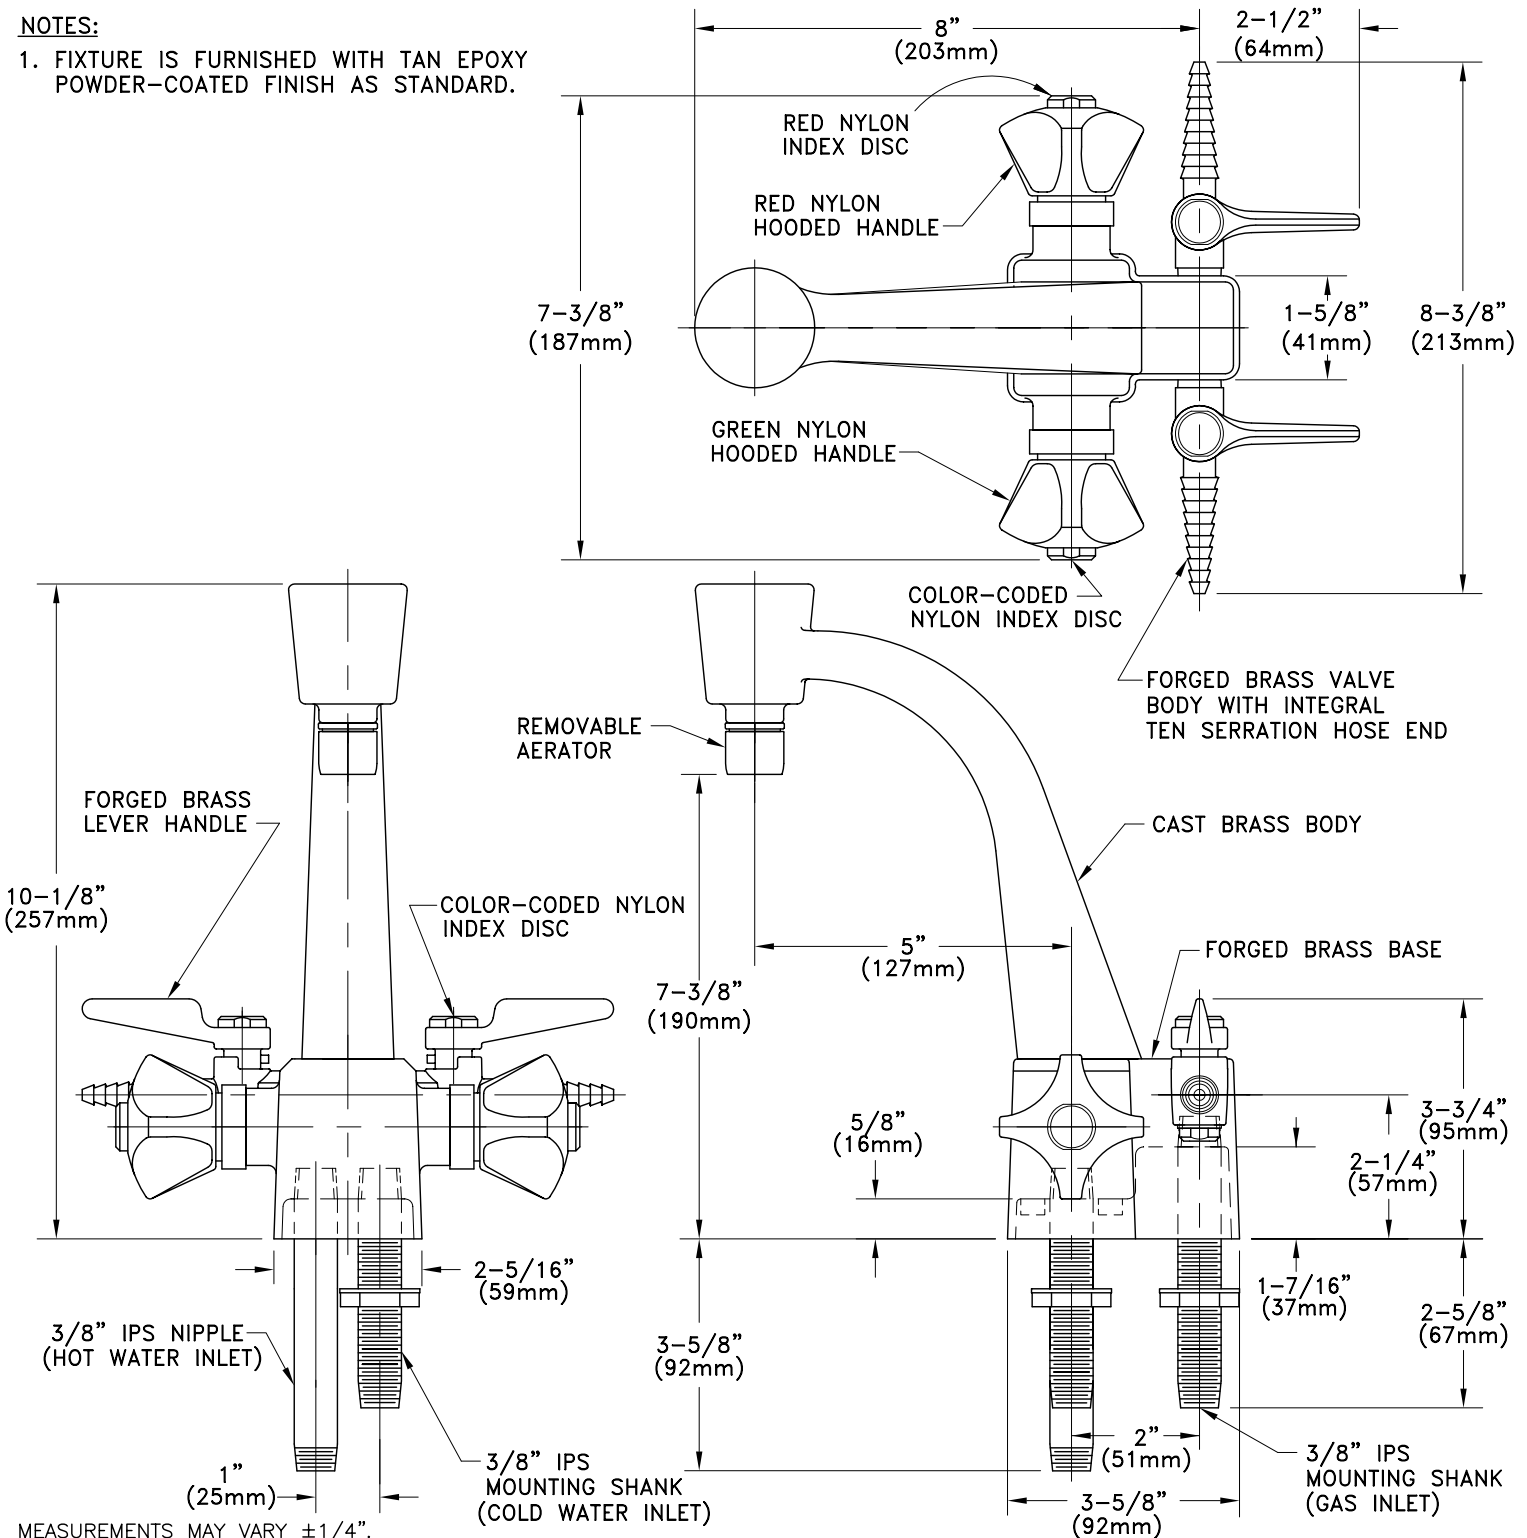

## L5550 (SHELDON NO. 80030)

DECK MOUNTED COMBINATION HOT & COLD WATER/ GAS FIXTURE WITH TWO GROUND KEY COCK VALVES AND MOUNTING SHANKS

**NOTES:**

1. FIXTURE IS FURNISHED WITH TAN EPOXY POWDER-COATED FINISH AS STANDARD.

MEASUREMENTS MAY VARY ±1/4".