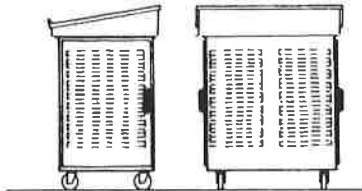

Specialized

12000 CASE FRONT 62''W 27''D 82 $\frac{3}{4}$ ''H

Sheldon case fronts are designed for installation between walls or adjacent cabinets to maintain the uniform appearance of a cabinet assembly and provide concealed storage space that might otherwise be wasted. Since there is no bottom, free and unobstructed movement of instrument racks or instruments on casters is permitted.

12001 Same as 12000 but with sound absorptive doors.

12050 CELLO RACK 50''W 24''D 44''H

Rolls into 12000 series case fronts for storage. Rack holds 4 cellos and bows. Available in solid oak only.

12150 SOUSAPHONE RACK

Same as 12050 Cello rack except holds 2 sousaphone.

12190 SNARE DRUM RACK

30850 DIRECTOR'S STAND 32''W 24''D 43''H

This portable stand is finished on all four sides. Raised edge on lectern top prevents music from sliding off. Each side contains 24 individual compartments for storage of folders or sheet music.

40500 DIRECTOR'S PLATFORM 30''W 30''D 8''H

Slip proof ribbed rubber top. Completely portable for use in rehearsal rooms or on field.