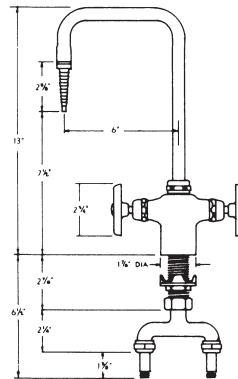

Tub Sink

78790 610mmL 533mmW 330mmH
24" 21" 13"

Fiberglass reinforced plastic tub.

Stainless Steel Sink

78680 737mmL 457mmW 184mmH
29" 18" 7-1/4"

78690 838mmL 495mmW 184mmH
33" 19-1/2" 7-1/4"

Stainless Steel Sink

78660 483mmL 457mmW 184mmH
19" 18" 7-1/4"

78670 559mmL 495mmW 184mmH
22" 19-1/2" 7-1/4"

Unicast

80022

Cold water service fixture. Specially designed to withstand student abuse.

80100

Hot and cold water gooseneck fitting; for deck mounting.

Plaster Trap

82275

Cast iron interceptor with removable perforated nickel screen basket, 216mm (8-1/2" diameter x 317mm (12-1/2").

80000

Single hot or cold water gooseneck fitting; for deck mounting.

80300