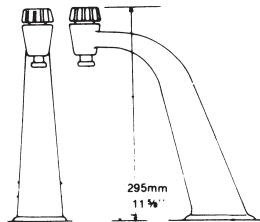

85101

85401

85101

Electrical box, plate, two 3-wire grounded, 115A; 125-250 volt receptacles; for mounting in rail.

85401
Electrical pedestal box, plates, four 3-wire grounded; 115A, 125-250 volt receptacles; for deck mounting.

Tub Sink

78790 610mmL 533mmW 330mmH
24" 21" 13"

Fiberglass reinforced plastic tub.

Stainless Steel Sink

78680 737mmL 457mmW 184mmH
29" 18" 7-1/4"

78690 838mmL 495mmW 184mmH
33" 19-1/2" 7-1/4"

Stainless Steel Sink

78660 483mmL 457mmW 184mmH
19" 18" 7-1/4"

78670 559mmL 495mmW 184mmH
22" 19-1/2" 7-1/4"

Unicast

80022

Cold water service fixture. Specially designed to withstand student abuse.

80100

Hot and cold water gooseneck fitting; for deck mounting.