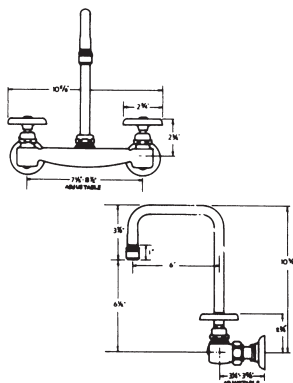

Tub Sink

78790 610mmL 533mmW 330mmH
24" 21" 13"

Fiberglass reinforced plastic tub.

Stainless Steel Sink

78680 737mmL 457mmW 184mmH
29" 18" 7-1/4"

78690 838mmL 495mmW 184mmH
33" 19-1/2" 7-1/4"

Stainless Steel Sink

78660 483mmL 457mmW 184mmH
19" 18" 7-1/4"

78670 559mmL 495mmW 184mmH
22" 19-1/2" 7-1/4"

Unicast

80022

Cold water service fixture. Specially designed to withstand student abuse.

80100

Hot and cold water gooseneck fitting; for deck mounting.

Plaster Trap

82275

Cast iron interceptor with removable perforated nickel screen basket, 216mm (8-1/2" diameter x 317mm (12-1/2").

80000

Single hot or cold water gooseneck fitting; for deck mounting.

80300

Hot and cold water gooseneck fitting; for panel mounting.

80350

Swing spout hot and cold water fittings; single handle control; aerator; for deck mounting.

Aerator

81020

Threaded to fit all gooseneck fittings shown.