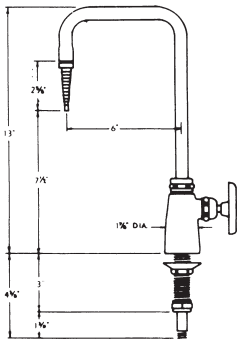

Tub Sink

78790 610mmL 533mmW 330mmH
24" 21" 13"

Fiberglass reinforced plastic tub.

Stainless Steel Sink

78680 737mmL 457mmW 184mmH
29" 18" 7-1/4"

78690 838mmL 495mmW 184mmH
33" 19-1/2" 7-1/4"

Stainless Steel Sink

78660 483mmL 457mmW 184mmH
19" 18" 7-1/4"

78670 559mmL 495mmW 184mmH
22" 19-1/2" 7-1/4"

Unicast

80022

Cold water service fixture. Specially designed to withstand student abuse.

80100

Hot and cold water gooseneck fitting; for deck mounting.