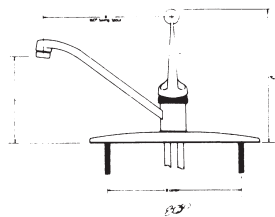

78660 483mmL 457mmW 184mmH
19" 18" 7-1/4"

78670 559mmL 495mmW 184mmH
22" 19-1/2" 7-1/4"

Unicast

80022

Cold water service fixture. Specially designed to withstand student abuse.

80100

Hot and cold water gooseneck fitting; for deck mounting.

Plaster Trap

82275

Cast iron interceptor with removable perforated nickel screen basket, 216mm (8-1/2" diameter x 317mm (12-1/2").

80000

Single hot or cold water gooseneck fitting; for deck mounting.

80300

Hot and cold water gooseneck fitting; for panel mounting.

80350

Swing spout hot and cold water fittings; single handle control; aerator; for deck mounting.

Aerator

81020

Threaded to fit all gooseneck fittings shown.