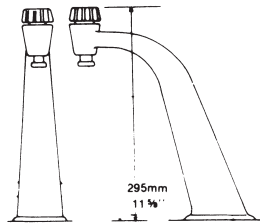

85101

85401

85101

Electrical box, plate, two 3-wire grounded, 115A; 125-250 volt receptacles; for mounting in rail.

85401
Electrical pedestal box, plates, four 3-wire grounded; 115A, 125-250 volt receptacles; for deck mounting.

Tub Sink

78790 610mmL 533mmW 330mmH
24" 21" 13"

Fiberglass reinforced plastic tub.

Stainless Steel Sink

78680 737mmL 457mmW 184mmH
29" 18" 7-1/4"

78690 838mmL 495mmW 184mmH
33" 19-1/2" 7-1/4"

Stainless Steel Sink

78660 483mmL 457mmW 184mmH
19" 18" 7-1/4"

78670 559mmL 495mmW 184mmH
22" 19-1/2" 7-1/4"

Unicast

80022

Cold water service fixture. Specially designed to withstand student abuse.

80100

Hot and cold water gooseneck fitting; for deck mounting.

Plaster Trap

82275

Cast iron interceptor with removable perforated nickel screen basket, 216mm (8-1/2" diameter x 317mm (12-1/2").

80000

Single hot or cold water gooseneck fitting; for deck mounting.

80300