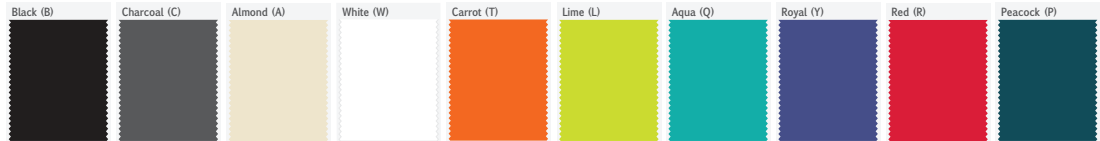

PLASTIC LAMINATE
EDGE BANDING
OPTIONS