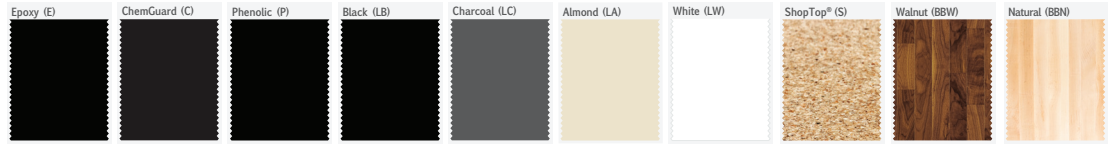

ALL TOP OPTIONS

AFT-603630-S-LB-L-C

Width: 48"/60"/72"

Depth: 36"/42"/48"

Height: 30"/36"

Industrial Caster (C)
Designer Caster (D)
Glide (G)

Edge Laminate Color

Top Laminate Color Code

Frame Colors: Black (B); Lime (L); Carrot (T); Aqua (Q);
Silver (S); White (W);

AFT-603630-S-LC-L-C

Size: 60"W x 36"D x 30"H
Black Top, Lime Edge Banding
Silver Frame, 4" Industrial Casters