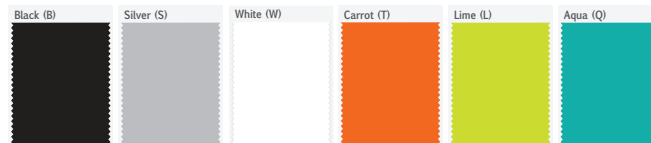

POWDER-COATED
FRAME OPTIONS

TOP	FRAME COLOR	48"W X 36"D X 36"H	48"W X 42"D X 36"H	60"W X 36"D X 36"H	60"W X 42"D X 36"H	72"W X 36"D X 36"H	72"W X 42"D X 36"H
Epoxy	Black	AFT-483636-B-E-C	AFT-484236-B-E-C	AFT-603636-B-E-C	AFT-604236-B-E-C	AFT-723636-B-E-C	AFT-724236-B-E-C
	Orange	AFT-483636-O-E-C	AFT-484236-O-E-C	AFT-603636-O-E-C	AFT-604236-O-E-C	AFT-723636-O-E-C	AFT-724236-O-E-C
	Silver	AFT-483636-S-E-C	AFT-484236-S-E-C	AFT-603636-S-E-C	AFT-604236-S-E-C	AFT-723636-S-E-C	AFT-724236-S-E-C
	White	AFT-483636-W-E-C	AFT-484236-W-E-C	AFT-603636-W-E-C	AFT-604236-W-E-C	AFT-723636-W-E-C	AFT-724236-W-E-C
Phenolic	Black	AFT-483636-B-P-C	AFT-484236-B-P-C	AFT-603636-B-P-C	AFT-604236-B-P-C	AFT-723636-B-P-C	AFT-724236-B-P-C
	Orange	AFT-483636-O-P-C	AFT-484236-O-P-C	AFT-603636-O-P-C	AFT-604236-O-P-C	AFT-723636-O-P-C	AFT-724236-O-P-C
	Silver	AFT-483636-S-P-C	AFT-484236-S-P-C	AFT-603636-S-P-C	AFT-604236-S-P-C	AFT-723636-S-P-C	AFT-724236-S-P-C
	White	AFT-483636-W-P-C	AFT-484236-W-P-C	AFT-603636-W-P-C	AFT-604236-W-P-C	AFT-723636-W-P-C	AFT-724236-W-P-C
ShopTop®	Black	AFT-483636-B-S-C	AFT-484236-B-S-C	AFT-603636-B-S-C	AFT-604236-B-S-C	AFT-723636-B-S-C	AFT-724236-B-S-C
	Orange	AFT-483636-O-S-C	AFT-484236-O-S-C	AFT-603636-O-S-C	AFT-604236-O-S-C	AFT-723636-O-S-C	AFT-724236-O-S-C
	Silver	AFT-483636-S-S-C	AFT-484236-S-S-C	AFT-603636-S-S-C	AFT-604236-S-S-C	AFT-723636-S-S-C	AFT-724236-S-S-C
	White	AFT-483636-W-S-C	AFT-484236-W-S-C	AFT-603636-W-S-C	AFT-604236-W-S-C	AFT-723636-W-S-C	AFT-724236-W-S-C
Laminate	Black	AFT-483636-B-L-C	AFT-484236-B-L-C	AFT-603636-B-L-C	AFT-604236-B-L-C	AFT-723636-B-L-C	AFT-724236-B-L-C
	Orange	AFT-483636-O-L-C	AFT-484236-O-L-C	AFT-603636-O-L-C	AFT-604236-O-L-C	AFT-723636-O-L-C	AFT-724236-O-L-C
	Silver	AFT-483636-S-L-C	AFT-484236-S-L-C	AFT-603636-S-L-C	AFT-604236-S-L-C	AFT-723636-S-L-C	AFT-724236-S-L-C
Walnut BB	White	AFT-483636-W-L	AFT-484236-W-L	AFT-603636-W-L	AFT-604236-W-L	AFT-723636-W-L	AFT-724236-W-L
	Black	AFT-483636-B-BBW-C	AFT-484236-B-BBW-C	AFT-603636-B-BBW-C	AFT-604236-B-BBW-C	AFT-723636-B-BBW-C	AFT-724236-B-BBW-C
	Orange	AFT-483636-O-BBW-C	AFT-484236-O-BBW-C	AFT-603636-O-BBW-C	AFT-604236-O-BBW-C	AFT-723636-O-BBW-C	AFT-724236-O-BBW-C
	Silver	AFT-483636-S-BBW-C	AFT-484236-S-BBW-C	AFT-603636-S-BBW-C	AFT-604236-S-BBW-C	AFT-723636-S-BBW-C	AFT-724236-S-BBW-C
Natural BB	White	AFT-483636-W-BBW-C	AFT-484236-W-BBW-C	AFT-603636-W-BBW-C	AFT-604236-W-BBW-C	AFT-723636-W-BBW-C	AFT-724236-W-BBW-C
	Black	AFT-483636-B-BBN-C	AFT-484236-B-BBN-C	AFT-603636-B-BBN-C	AFT-604236-B-BBN-C	AFT-723636-B-BBN-C	AFT-724236-B-BBN-C
	Orange	AFT-483636-O-BBN-C	AFT-484236-O-BBN-C	AFT-603636-O-BBN-C	AFT-604236-O-BBN-C	AFT-723636-O-BBN-C	AFT-724236-O-BBN-C
	Silver	AFT-483636-S-BBN-C	AFT-484236-S-BBN-C	AFT-603636-S-BBN-C	AFT-604236-S-BBN-C	AFT-723636-S-BBN-C	AFT-724236-S-BBN-C
	White	AFT-483636-W-BBN-C	AFT-484236-W-BBN-C	AFT-603636-W-BBN-C	AFT-604236-W-BBN-C	AFT-723636-W-BBN-C	AFT-724236-W-BBN-C